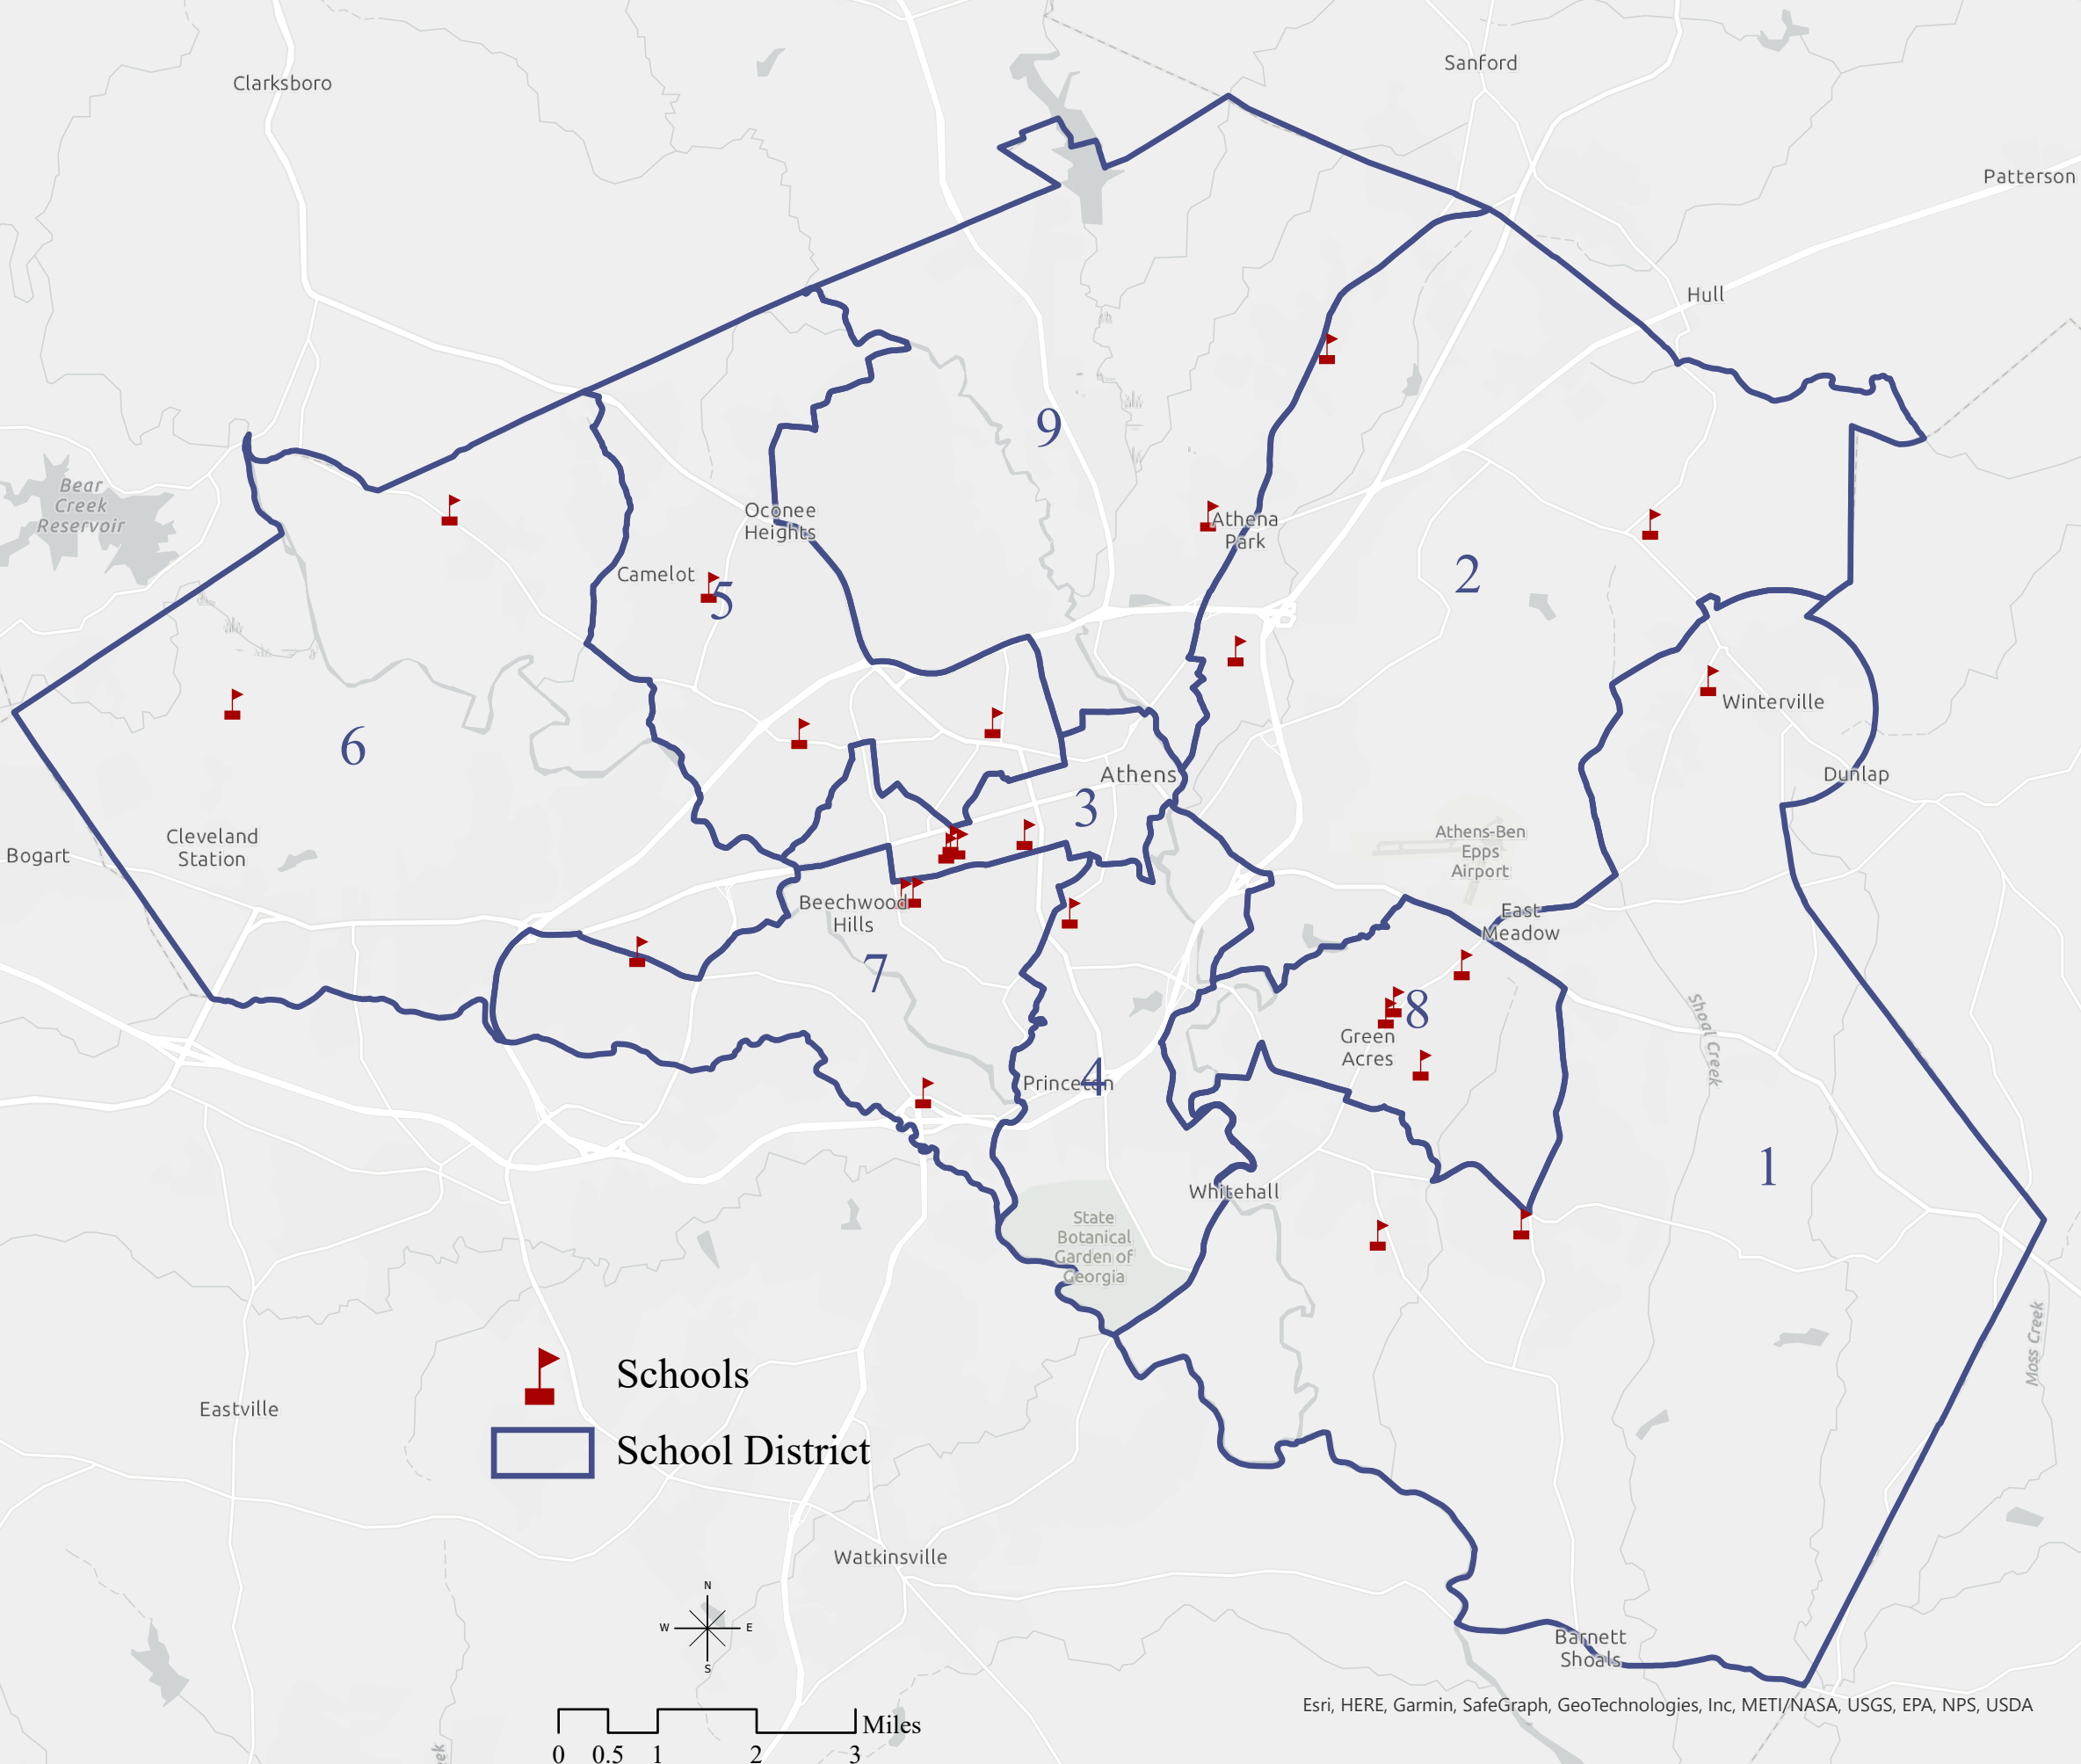

District 1  
Barnett Shoals Elementary School  
Whit Davis Elementary School  
Winterville Elementary School

District 2  
Howard B. Stroud Elementary School  
J.J. Harris Elementary School  
W. R. Coile Middle School

District 3  
Athens Community Career Academy  
Clarke Central High School  
Classic City High School  
Early Learning Center West

District 4  
Barrow Elementary School

District 5  
Chase Street Elementary School  
Oglethorpe Avenue Elementary School  
Whitehead Road Elementary School

District 6  
Burney-Harris-Lyons Middle School  
Cleveland Road Elementary School  
Timothy Road Elementary School

District 7  
Alps Road Elementary School  
Clarke Middle School

District 8  
Cedar Shoals High School  
Early Learning Center East  
Gaines Elementary School  
Hilsman Middle School

District 9  
Fowler Drive Elementary School

 Schools  
 School District